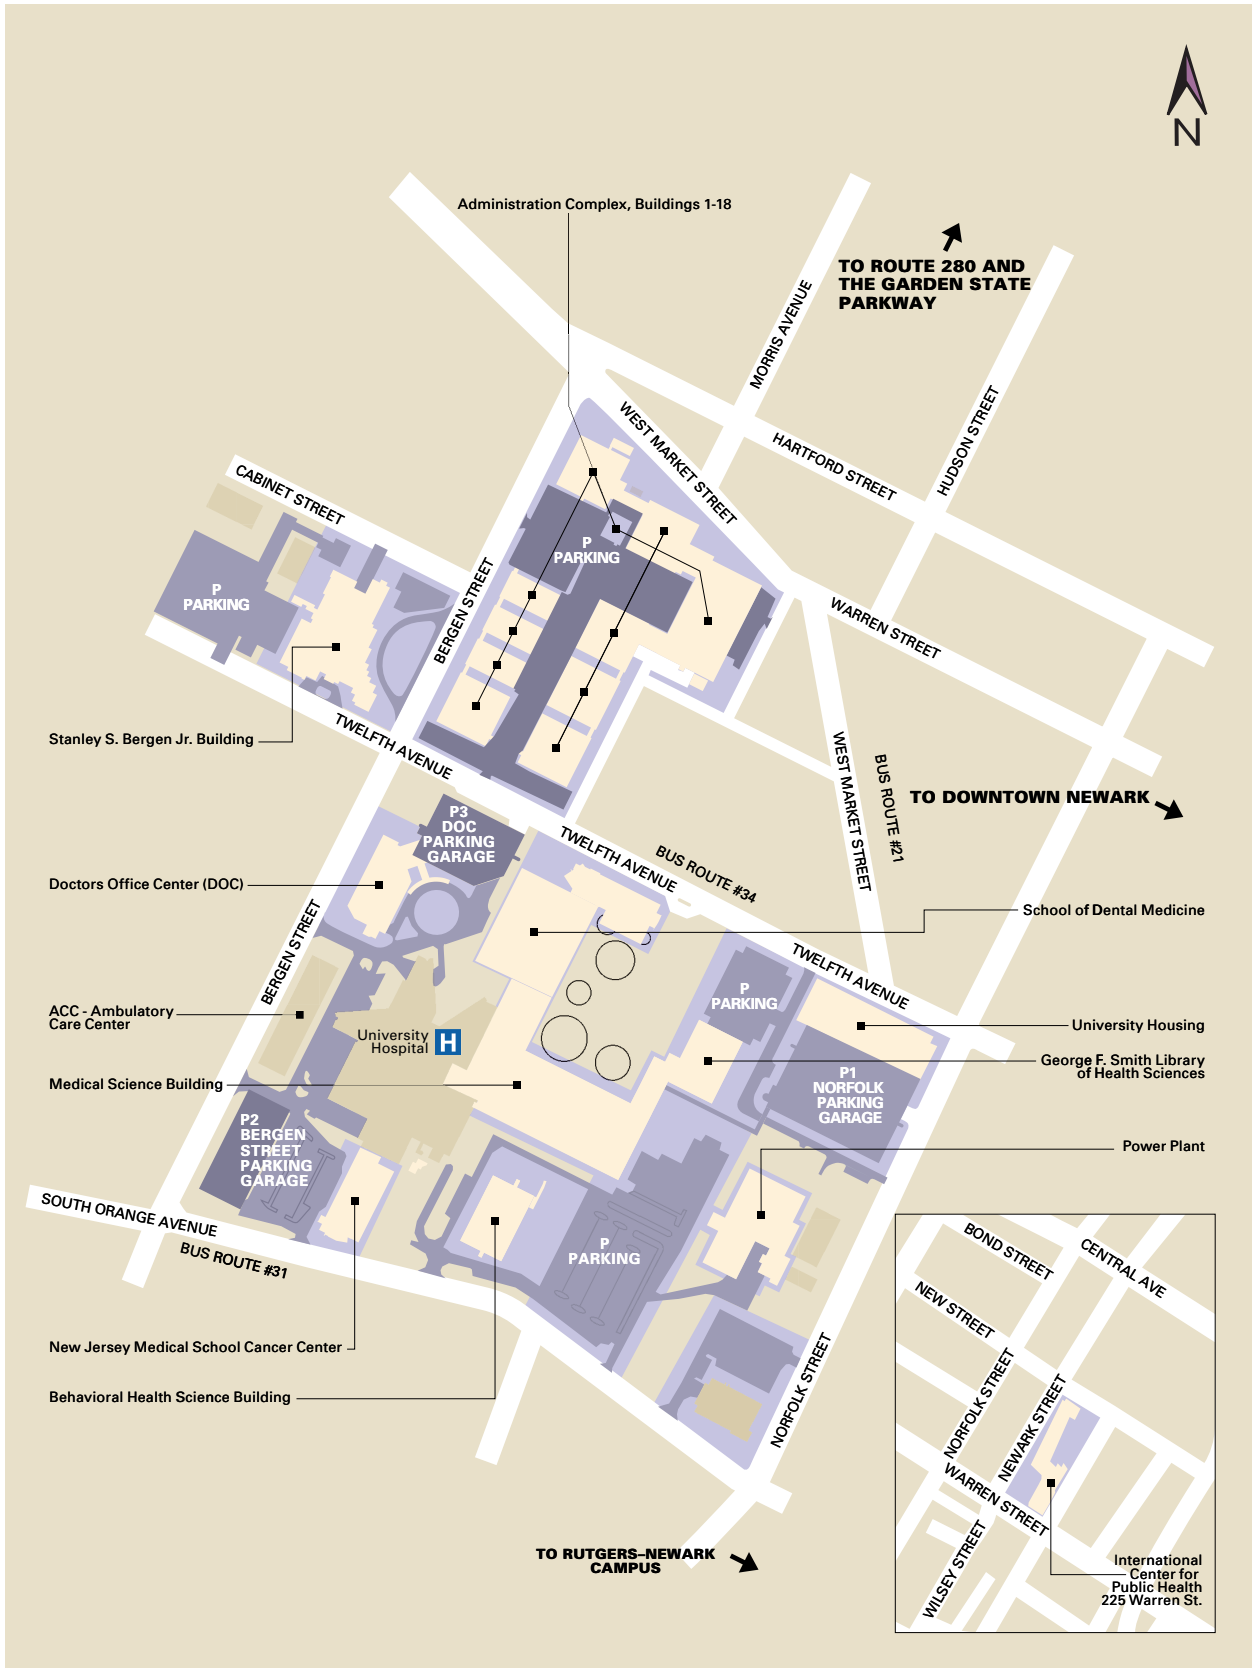

# Rutgers Health Sciences at Newark

Administration Complex, Buildings 1-18

TO ROUTE 280 AND THE GARDEN STATE PARKWAY

Stanley S. Bergen Jr. Building

Doctors Office Center (DOC)

ACC - Ambulatory Care Center

Medical Science Building

New Jersey Medical School Cancer Center

Behavioral Health Science Building

P PARKING

P3 DOC PARKING GARAGE

P2 BERGEN STREET PARKING GARAGE

P PARKING

P PARKING

P1 NORFOLK PARKING GARAGE

School of Dental Medicine

University Housing

George F. Smith Library of Health Sciences

Power Plant

TO DOWNTOWN NEWARK

TO RUTGERS-NEWARK CAMPUS

International Center for Public Health  
225 Warren St.